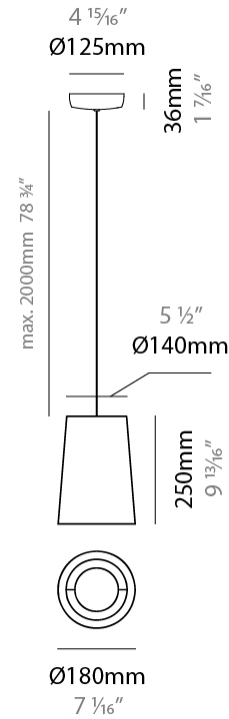

PROJECT
TYPE
SPECIFIER
QUANTITY
DATE

DRUM SUSPENSION

D111056-

base number	Finish Options	Finish Options

1. To build a product code in our configurator select the specify button on the base model # product page
2. To build a manual product code on this datasheet choose from the options listed below in blue font and add the suffix to the base model #

GENERAL

Series: Drum
Brand: Ole
Division: Design
Mounting Type: Suspension
Mounting Location: Ceiling
Subcategory: Up/Down Light

PHYSICAL

Shape: Cone
Diameter (mm): 180
Diameter (in): 7 1/16
Height (mm): 250
Height (in): 9 13/16
Max. Overall Height (mm): 2250
Max. Overall Height (in): 88 9/16
Light Distribution: Direct / Indirect
Weight (kg): 1
Weight (lbs): 2.2
Diffuser: Satin Glass
Fixture Finish: BEI / BLK / BLU / COG / DGN / GRY / MRN / MOC / MUS / OLV / SIL / STN / TER / WHI
Holder Finish: MWH / MBK
Fixture Material: Fabric Cord / Metal
Cable Details: 2000mm Cable
Upon Request: Other fabric cord colors available upon request (see downloadable finish chart)

ELECTRICAL

Number of Lamps: 1
Lamp Type: LED Retrofit
Lamp Shape: A19
Bulb Included: Bulb Not Included
Max. Wattage Per Lamp (W): 15
Lamp Base: E26
Input Voltage (V): 120
Upon Request: 277Vac / GU24

LED

OPTICAL

RATINGS AND CERTIFICATIONS

Certified By: Certified for North American Standards
IP rating: IP20